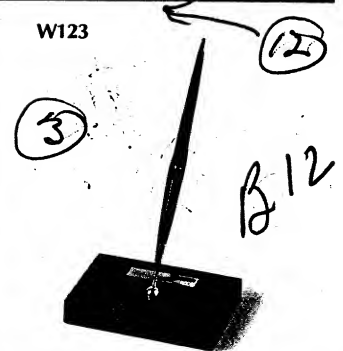

J123 Jet crystal, 3 1/2 x 5 1/4". With \$5 ball pen, nameplate...\$25.00

new in desk sets

M123 Mexican onyx, 3½ x 5¼".
With \$5 ball pen,
nameplate.....\$22.50

E199

J113

E179

W123

C183